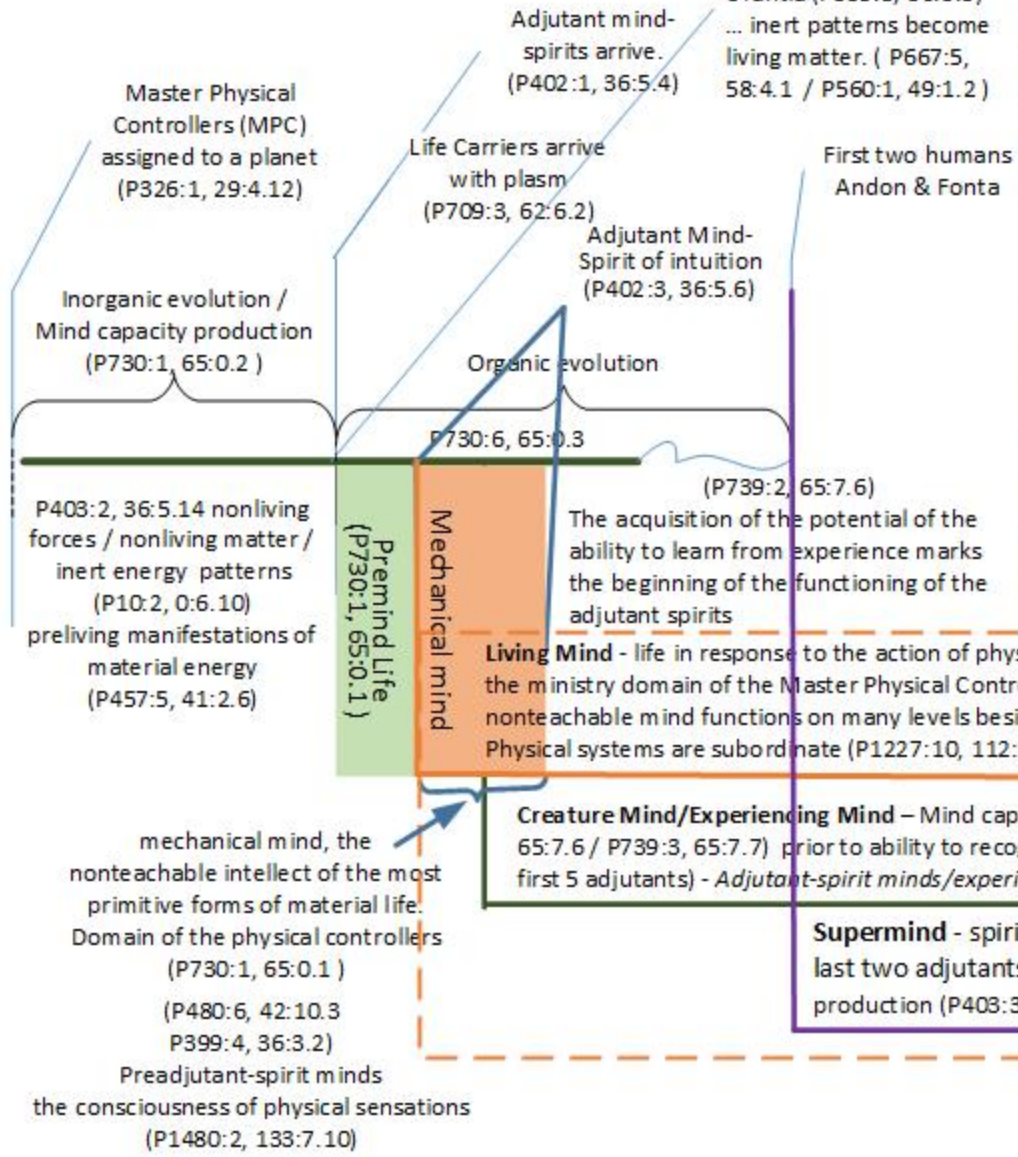

# Cross referencing Urantia revelation describing inorganic to organic evolution

= "A very long time evolutionally"

Life Carriers catalyze patterns of life on Urantia (P399:5, 36:3.3) ... inert patterns become living matter. ( P667:5, 58:4.1 / P560:1, 49:1.2 )

**P403:3, 36:5.15** Living mind, prior to the appearance of capacity to learn from experience, is the ministry domain of the Master Physical Controllers. Creature mind, before acquiring the ability to recognize divinity and worship Deity, is the exclusive domain of the adjutant spirits. With the appearance of the spiritual response of the creature intellect, such created minds at once become superminded, being instantly encircled in the spirit cycles of the local universe Mother Spirit.

These three mind types are structured as holarchies (P480:5, 42:10.2 / P481:4, 42:10.7)