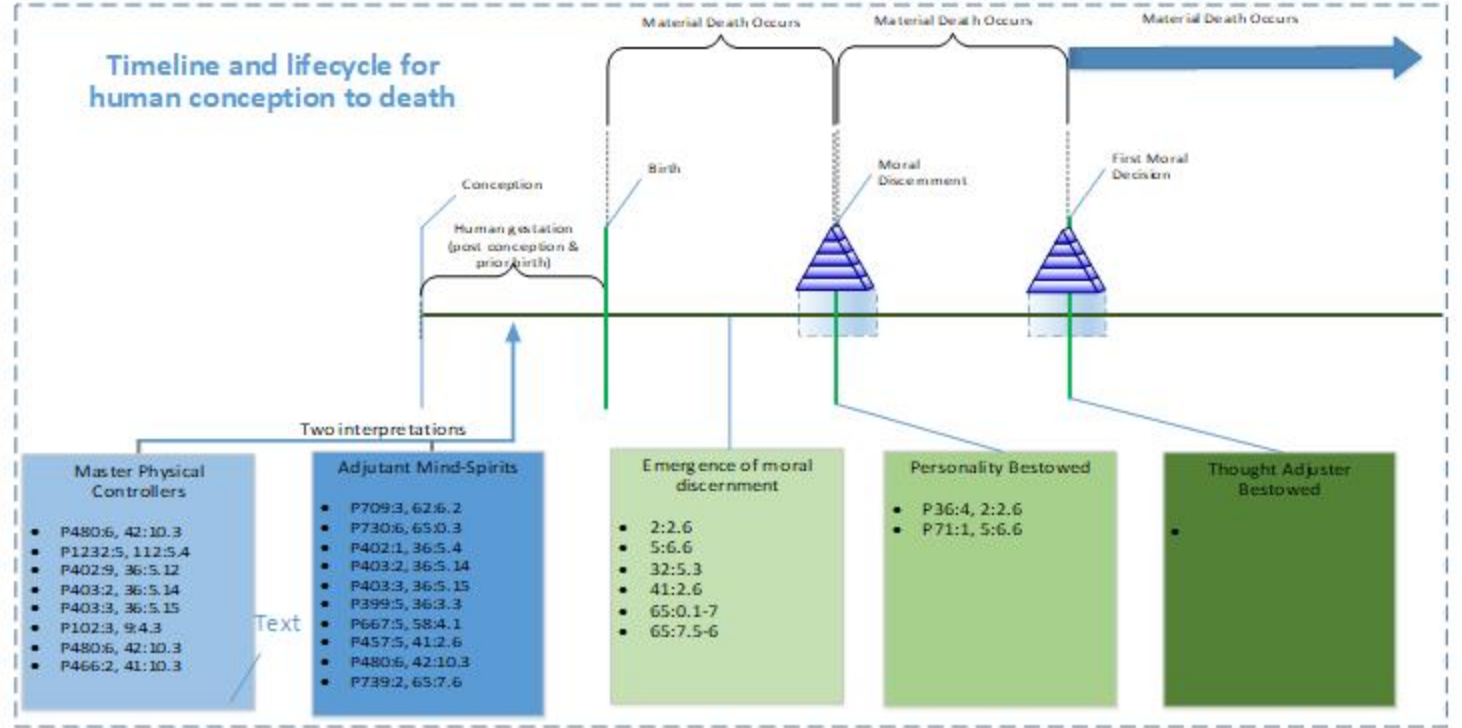

# Cross referencing Urantia revelation describing inorganic to organic evolution

= "A very long time evolutionally"

Life Carriers catalyze patterns of life on Urantia (P399:5, 36:3.3) ... inert patterns become living matter. ( P667:5, 58:4.1 / P560:1, 49:1.2 )

**P403:3, 36:5.15** Living mind, prior to the appearance of capacity to learn from experience, is the ministry domain of the Master Physical Controllers. Creature mind, before acquiring the ability to recognize divinity and worship Deity, is the exclusive domain of the adjutant spirits. With the appearance of the spiritual response of the creature intellect, such created minds at once become superminded, being instantly encircled in the spirit cycles of the local universe Mother Spirit.